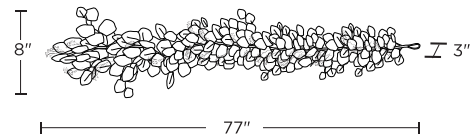

Eucalyptus 6ft Garland with Cluster Lights LC004948

Project Name: _____

- One six-foot garland of lush eucalyptus leaves, tiny clutches of mini white blooms, and pre-lit with warm fairy lights
- One end of the garland has a convenient loop, making for easy installation anywhere, or to connect to additional garlands
- Use the included muslin bag to conceal the battery box and style anywhere- no need for an outlet
- Powered by four AA batteries (not included)
- Includes optional 6 hour timer feature

Color Temperature
Neutral White, 3000K

Power Source
4 AA Batteries (Not Included)

Finishing
Green Eucalyptus

Product Dimensions
77"L x 8"W x 3"Deep

Indoor or Outdoor
Indoor

Special Features
Burlap Fabric Satchel Included

Lamping Details
120 Bright Clustered LEDs

Switch Options
Timer/On/Off

Power Cord Length - Distance from Plug to 1st Light/Socket
5 ft Lead Wire

Timer Details
Included 6 Hour Timer Option

1.866.490.9358
CS@LIGHTS.COM