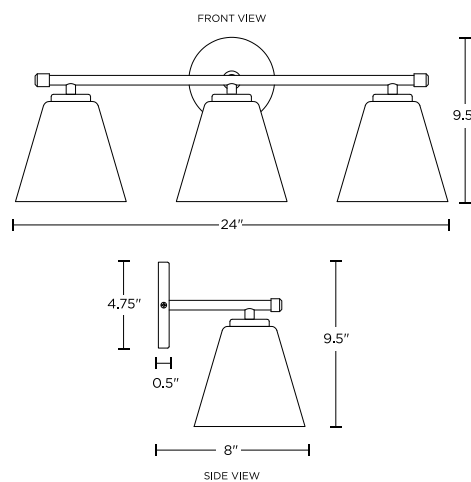

Backplate Dimensions

4.75" Dia x 0.5" Deep

Certification

ETL, Damp Located

Finishing

Matte Black, Brushed Brass,
Clear Glass

Indoor or Outdoor

Indoor Use Only

Installation Options

Hard-Wired

Lamping Details

3 x 60W Max, 120V, E26 Bulbs
(Not Included)

Product Dimensions

24"L x 9.5"H x 8"Deep

1.866.490.9358
CS@LIGHTS.COM

[VIEW ONLINE](#)