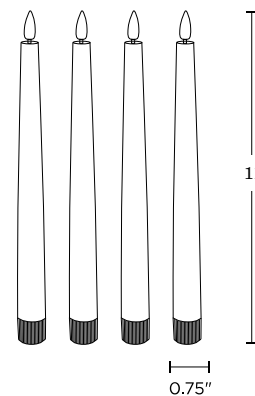

Infinity Wick Ivory 11" Taper Candles, Set of 4 LC004930

Project Name: _____

- Four flameless taper candles measuring .75" in diameter and 11" distinctive and ultra-realistic Infinity Wick flame
- These candles come in a distressed ivory finish and are perfect for holiday or all year long
- Use the included six-button remote to choose between steady or flicker, and set the optional four or eight-hour timer
- Powered by two AAA batteries per candle, already included in the brightly colored, gift-ready packaging
- Fits most standard-size taper candle holders, shop for the perfect holders here

Product Dimensions

.75"Dia x 11"H

Remote Included

6 Button Remote Control
Included

Special Features

Infinity Wick Flame

Timer Details

Optional 4 or 8 Hour Timer