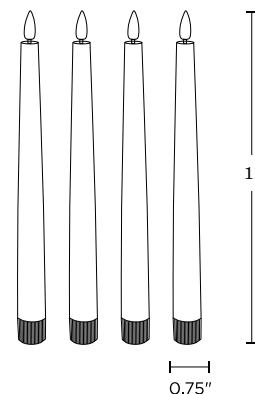

Infinity Wick Ivory 11" Taper Candles, Set of 4 LC004930

Project Name: _____

- Four flameless taper candles measuring .75" in diameter and 11" distinctive and ultra-realistic Infinity Wick flame
- These candles come in a distressed ivory finish and are perfect for holiday or all year long
- Use the included six-button remote to choose between steady or flicker, and set the optional four or eight-hour timer
- Powered by two AAA batteries per candle, already included in the brightly colored, gift-ready packaging
- Fits most standard-size taper candle holders, shop for the perfect holders here

Product Dimensions

.75"Dia x 11"H

Remote Included

6 Button Remote Control
Included

Special Features

Infinity Wick Flame

Timer Details

Optional 4 or 8 Hour Timer