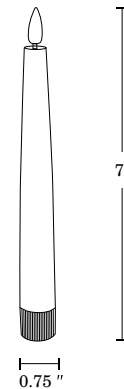

1.866.490.9358
CS@LIGHTS.COM

[VIEW ONLINE](#)