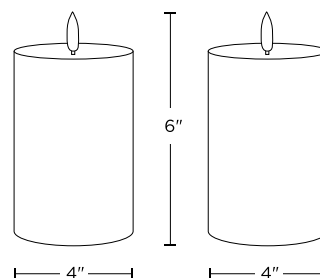

Timer Details

Optional 4 or 8 Hour Timer

1.866.490.9358
CS@LIGHTS.COM

[VIEW ONLINE](#)