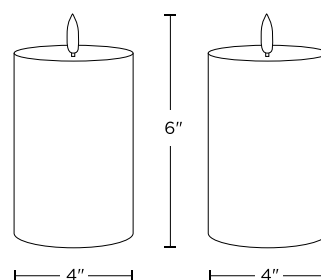

Timer Details

Optional 4 or 8 Hour Timer

1.866.490.9358
CS@LIGHTS.COM

[VIEW ONLINE](#)