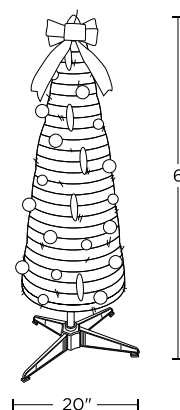

1.866.490.9358
CS@LIGHTS.COM

[VIEW ONLINE](#)