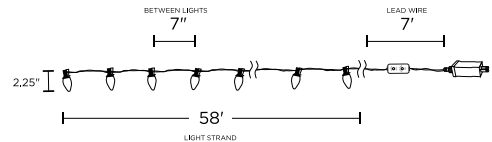

1.866.490.9358
CS@LIGHTS.COM

[VIEW ONLINE](#)