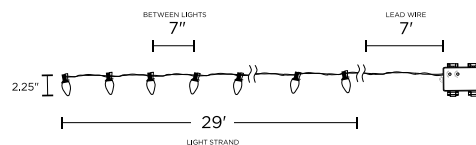

Indoor or Outdoor

Indoor/Outdoor

Wire Color

Green

Power Cord Length - Distance from Plug to 1st Light/Socket

7 feet

1.866.490.9358
CS@LIGHTS.COM

[VIEW ONLINE](#)