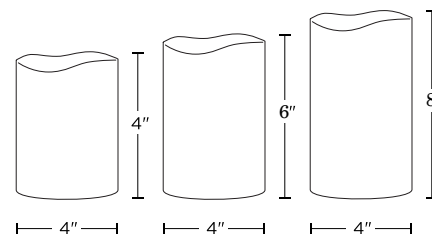

1.866.490.9358
CS@LIGHTS.COM

[VIEW ONLINE](#)