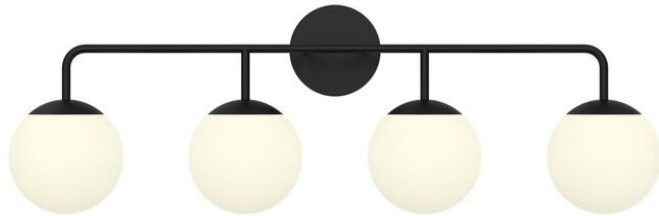

Castell 4 Globe LED Vanity, Matte Black
LC004881

Project Name: _____

- Elegant 4-light vanity featuring frosted white glass orbs crowned with an elegant cap of spun-metal
- Includes four energy-efficient G9 LEDs, providing a beautiful neutral white light for accurate reflection of skin tone and color (80+ CRI)
- Ideal as a primary light source in a powder room or bathroom
- California Title 24 certified - providing maximum efficiency and performance
- Replacement G9 LED bulbs available here

Backplate Dimensions

5" Dia x 1" Deep

Certification

ETL, Damp Located

Color Temperature

White, 3000K

Dimmable

Dimmable Fixture

Finishing

Matte Black, Frosted Glass

Glass Dimensions

6" Dia

Indoor or Outdoor

Indoor Use Only

Installation Options

Hard-Wire

Lamping Details

4 x G9 6W LED Bulb (Included),
40W Max Wattage, 120V

Light Output

2400 Lumens Total, 600
Lumens per Bulb

Light Source + Lifetime

LED - CRI 80+, 25,000 Hours

Product Dimensions

34"W x 11"H x 7.5"Deep