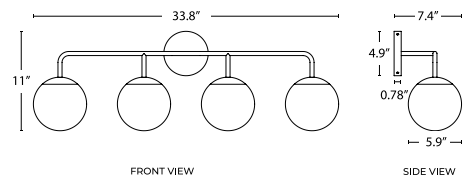

**Backplate Dimensions**

5" Dia x 1" Deep

**Certification**

ETL, Damp Located

**Color Temperature**

White, 3000K

**Dimmable**

Yes. See compatible dimmers

**Finishing**

Matte Black, Frosted Glass

**Glass Dimensions**

6" Dia

**Indoor or Outdoor**

Indoor Use Only

**Installation Options**

Hard-Wire

**Lamping Details**

4 x G9 6W LED Bulb (Included),  
40W Max Wattage, 120V

**Light Output**

2400 Lumens Total, 600  
Lumens per Bulb

**Light Source + Lifetime**

LED - CRI 80+, 25,000 Hours

**Product Dimensions**

34"W x 11"H x 7.5"Deep

ISOMETRIC VIEW

FRONT VIEW

SIDE VIEW