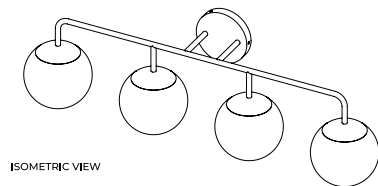

**Finishing**

Matte Black, Frosted Glass

**Glass Dimensions**

6" Dia

**Indoor or Outdoor**

Indoor Use Only

**Installation Options**

Hard-Wire

**Lamping Details**

4 x G9 6W LED Bulb (Included),  
40W Max Wattage, 120V

**Light Output**

2400 Lumens Total, 600  
Lumens per Bulb

**Light Source + Lifetime**

LED - CRI 80+, 25,000 Hours

**Product Dimensions**

34"W x 11"H x 7.5"Deep

ISOMETRIC VIEW

FRONT VIEW

SIDE VIEW