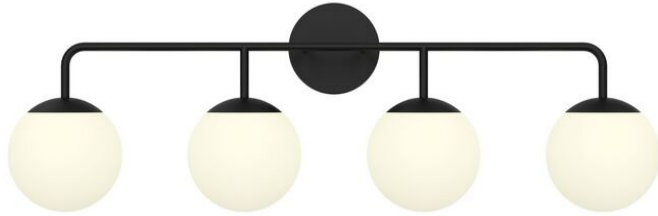

Castell 4 Globe Vanity, Matte Black  
LC004881

Project Name: \_\_\_\_\_

- Elegant 4-light vanity featuring frosted white glass orbs crowned with an elegant cap of spun-metal
- Includes four energy-efficient G9 LEDs, providing a beautiful neutral white light for accurate reflection of skin tone and color (80+ CRI)
- Ideal as a primary light source in a powder room or bathroom
- California Title 24 certified - providing maximum efficiency and performance
- Replacement G9 LED bulbs available [here](#)

**Backplate Dimensions**

5" Dia x 1" Deep

**Certification**

ETL, Damp Located

**Color Temperature**

White, 3000K

**Dimmable**

Yes. See compatible dimmers

**Finishing**

Matte Black, Frosted Glass

**Glass Dimensions**

6" Dia

**Indoor or Outdoor**

Indoor Use Only

**Installation Options**

Hard-Wire

34"W x 11"H x 7.5"Deep

ISOMETRIC VIEW

FRONT VIEW

SIDE VIEW