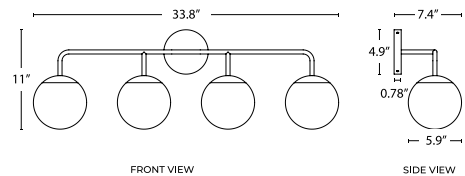

Finishing

Aged Brass, Frosted Glass

Glass Dimensions

6" Dia

Indoor or Outdoor

Indoor Use Only

Installation Options

Hard-Wire

Lamping Details

4 x G9 6W LED Bulb (Included),
40W Max Wattage, 120V

Light Output

2400 Lumens Total, 600
Lumens per Bulb

Light Source + Lifetime

LED - CRI 80+, 25,000 Hours

Product Dimensions

34"W x 11"H x 7.5"Deep

ISOMETRIC VIEW

FRONT VIEW

SIDE VIEW