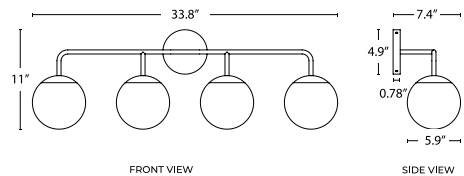

Finishing

Aged Brass, Frosted Glass

Glass Dimensions

6" Dia

Indoor or Outdoor

Indoor Use Only

Installation Options

Hard-Wire

Lamping Details

4 x G9 6W LED Bulb (Included),
40W Max Wattage, 120V

Light Output

2400 Lumens Total, 600
Lumens per Bulb

Light Source + Lifetime

LED - CRI 80+, 25,000 Hours

Product Dimensions

34"W x 11"H x 7.5"Deep

ISOMETRIC VIEW

FRONT VIEW

SIDE VIEW