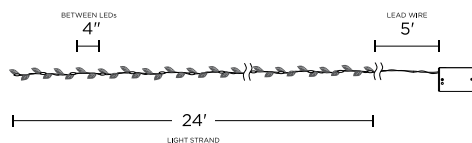

1.866.490.9358
CS@LIGHTS.COM

[VIEW ONLINE](#)