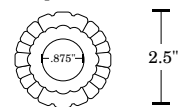

Cecilia Medium Candle Holders in Opal Black,
Set of 2
LC004838

Project Name: _____

- Features a pair of matching, elegant glass taper holders in a glossy black opal finish
- Compatible with most taper candles in our collection. Shop the entire taper candle collection here
- Please note candles are not included with this product.

Finishing

Black Opal, Smooth Glass

Product Dimensions

2.5" Dia x 6" H

Top View

Front View