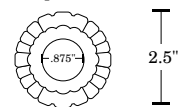

Cecilia Medium Candle Holders Opal White, Set of 2
LC004837

Project Name: _____

- A pair of matching elegant glass taper candle holders in a glossy white opal finish
- Compatible with most taper candles in our collection. Shop the entire taper candle collection here
- Please note candles are not included with this product.

Finishing

Opal White, Smooth Glass

Product Dimensions

2.5" Dia x 6" H

Top View

Front View