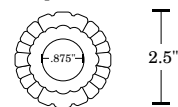

**Finishing**

Opal White, Smooth Glass

**Product Dimensions**

2.5" Dia x 6" H

Top View

Front View