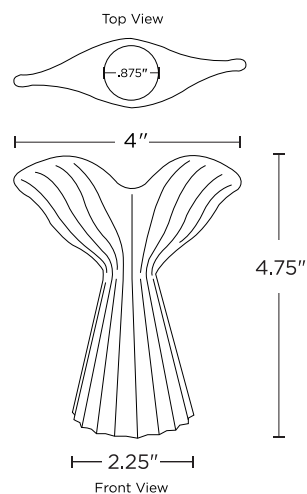

Evangeline Taper Candle Holders in Opal White,  
Set of Two  
LC004834

Project Name: \_\_\_\_\_

- This set includes two angelic, glass taper candle holders in a glossy white finish
- Fits most taper candles, including our Infinity Wick taper candles
- Please note candles are not included with this product
- This item is final sale, but still carries the same warranty as any Lights.com product

**Base Dimensions**

2.25" Dia

**Material**

Glass

**Finishing**

Opal White, Smooth Glass

**Product Dimensions**

2.25" W x 4" L x 4.75" H