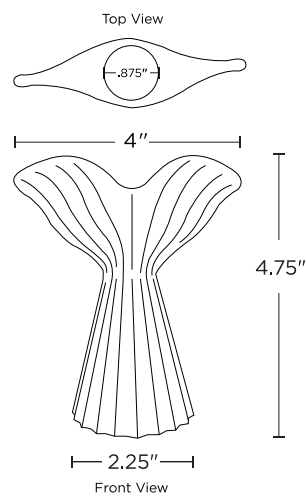

Evangeline Taper Candle Holders in Clear Glass,
Set of Two
LC004833

Project Name: _____

- This set includes two angelic glass taper candle holders in a pristine clear glass
- Fits most taper candles, including our Classic and Push-Activated taper candles
- Please note candles are not included with this product
- This item is final sale, but still carries the same warranty as any Lights.com product

Base Dimensions

2.25" Dia

Finishing

Clear Glass

Material

Glass

Product Dimensions

2.25" W x 4" L x 4.75" H