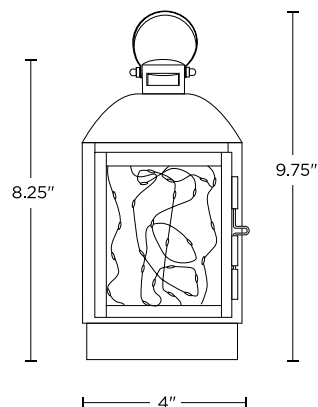

Product Dimensions

4" W x 8.25" H x 4" Deep, Total
Height with Handle 9.75"

Timer Details

Optional 6 Hour Timer

Wire Color

Copper

1.866.490.9358
CS@LIGHTS.COM

[VIEW ONLINE](#)