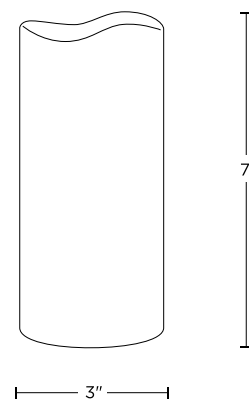

Idlewild Outdoor 3"x7" Candles, Set of 2
LC004647

Project Name: _____

- Features two matching 7" tall outdoor resin candles in ivory
- Includes our 6-function remote allowing for a preference-tailored experience with 4 and 8 hour timer setting and daily repeat timer as well as a choice of flicker or static light
- 2 AA alkaline batteries included with each candle
- Candles emit a soft, warm white light. On the color temperature scale, this item reads at 2700K
- Candles constructed from durable resin; suited to withstand the elements

Product Dimensions

3" Dia x 7" H

Remote Included

Remote Included

Switch Options

On/Off

Timer Details

4 & 8 Hour Timer Included