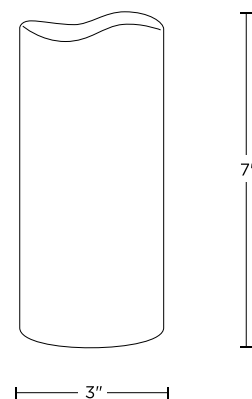

Idlewild Outdoor 3"x7" Candles, Set of 2
LC004647

Project Name: _____

- Features two matching 7" tall outdoor resin candles in ivory
- Includes our 6-function remote allowing for a preference-tailored experience with 4 and 8 hour timer setting and daily repeat timer as well as a choice of flicker or static light
- 2 AA alkaline batteries included with each candle
- Candles emit a soft, warm white light. On the color temperature scale, this item reads at 2700K
- Candles constructed from durable resin; suited to withstand the elements

Product Dimensions

3" Dia x 7" H

Remote Included

Remote Included

Switch Options

On/Off

Timer Details

4 & 8 Hour Timer Included