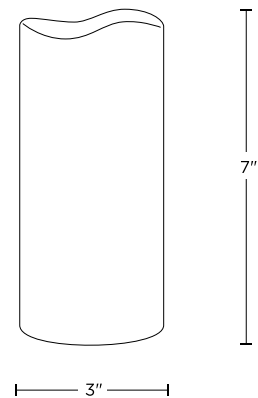

1.866.490.9358
CS@LIGHTS.COM

[VIEW ONLINE](#)