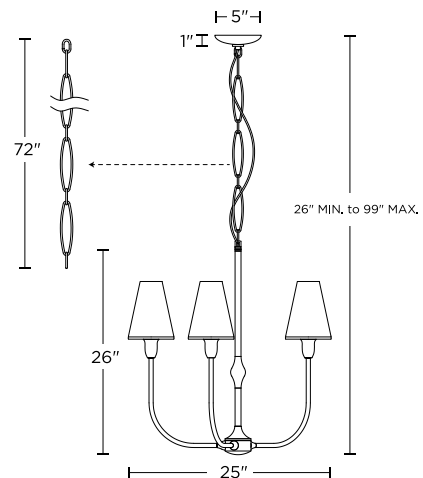

Arden 5-Light Chandelier with Tapered Opal
Shade, Polished Nickel
LC004586-PN

Project Name: _____

- Features five graceful, curved arms rising up in a classic round chandelier configuration
- Each arm is crowned with a tasteful shade comprised of fine opal glass and polished nickel detail
- Elegant detail along the column and sweeping body provide personality within a timeless silhouette
- Suspended from a sophisticated infinite chain, the height is adjustable from 26" to a maximum of 99"
- All closeout items are final sale, but they still carry the same warranty as any lights.com product

Canopy Dimensions

5" Dia x 1" H

Certification

ETL, Damp Located

Cord Details

10 ft. Black Rubber Cord

Dimmable

Yes. See compatible dimmers

Finishing

Polished Nickel, Opal Glass

Fixture Height Range

26" Minimum to 99" Maximum

Glass Dimensions

5" Dia x 6.5" H

Indoor or Outdoor

Indoor Use Only

Installation Options

Hard-Wired

Lamping Details

5 x 40W Max, 120V, E12 Bulbs
(Not Included)

Product Dimensions

25" Dia x 26" H

1.866.490.9358
CS@LIGHTS.COM

[VIEW ONLINE](#)