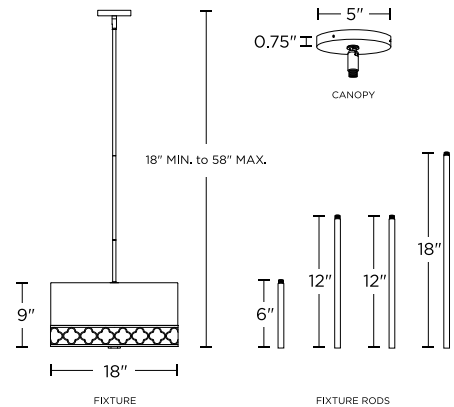

Anja 18" Fabric Drum Shade Pendant, Polished Nickel
 LC004381-PN

Project Name: _____

- Drum shaped white fabric shade made from natural linen fibers, evenly disperses light preventing hotspots
- Quatrefoil scallop design wraps the perimeter of the shade, with a modern polished nickel finish
- Built to last - shade is mounted on a polystyrene structure, a light yet sturdy, durable material
- Bottom glass diffuser produces even and inviting light, accented by a matching decorative metal finial
- This fixture takes four E12 (candelabra) bulbs, sold separately
- Also available in a Flush Mount

Canopy Dimensions

5" Dia x .75" H

Certification

ETL, Damp Located

Cord Details

10 ft. Black Rubber Cord

Dimmable

Yes. See compatible dimmers

Finishing

Polished Nickel, White Linen Shade

Glass Dimensions

18" Dia x .25" H

Installation Options

Hard-Wired

Lamping Details

4 x 60W Max Per Socket, E12 Bulbs (Not Included)

Product Dimensions

18" Dia x 18" H

1.866.490.9358
 CS@LIGHTS.COM

[VIEW ONLINE](#)