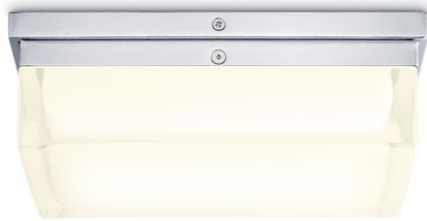

Open Box Finn 9" LED Square Glass Flush
Mount, Polished Nickel
LC004353-PN-OB

Project Name: _____

- Solid square piece of pressed glass diffused with a white interior, provides a dimensional effect, almost fluid form, when viewing from different angles
- Powered by bright, energy-efficient LEDs consuming 20 watts of energy - equivalent to two 75W incandescent bulbs
- Smooth dimmability - stable, non-flickering "true to life" LEDs - provides accurate reflection of skin tone and color (90+ CRI)
- Significant amount of true white light - emulating natural daylight, allowing the item to be the primary light source in the space (3000K)
- This open-box product is final sale, but has been fully inspected carries the same warranty as a new Lights.com product

Certification

ETL, Damp Located

Color Temperature

White, 3000K

Dimmable

Yes. See compatible dimmers

Finishing

Polished Nickel

Glass Dimensions

9.5" x 9.5" x 2.5"

Installation Options

Hard-Wired

Lamping Details

114 Integrated LEDs, 20W Max,
120V

Light Output

1600 Lumens

Light Source + Lifetime

LED - CRI90, 50,000 Hours

Product Dimensions

9.5" x 9.5" x 3" H

Product Weight

9lbs