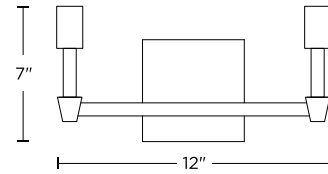

Backplate Dimensions
5" W x 5" H x .75" Deep

Certification
ETL, Damp Located

Dimmable
Yes. See compatible dimmers

Finishing
Aged Brass

Installation Options
Hard-Wired

Lamping Details
2 x 40W Max, 120V, E12 Bulbs
(Not Included)

Product Dimensions
12" W x 7" H x 5" Deep

FRONT VIEW

SIDE VIEW