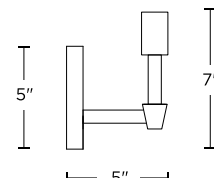

Backplate Dimensions
5" W x 5" H x .75" Deep

Certification
ETL, Damp Located

Dimmable
Yes. See compatible dimmers

Finishing
Aged Brass

Installation Options
Hard-Wired

Lamping Details
2 x 40W Max, 120V, E12 Bulbs
(Not Included)

Product Dimensions
12" W x 7" H x 5" Deep

FRONT VIEW

SIDE VIEW