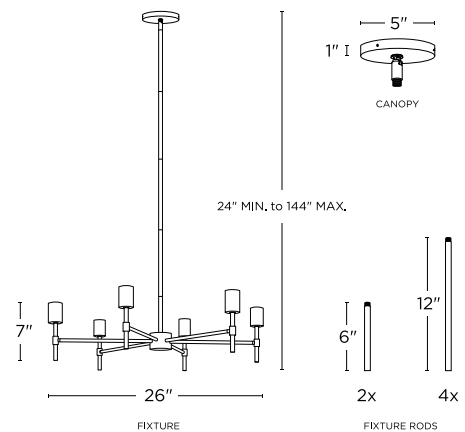

Prospect 6-Light Round Chandelier, Aged Brass LC004143

Project Name: _____

- Features six vertical, aged brass pendants in a round chandelier arrangement, offering a minimal, industrial take on a classic fixture
- Pendants are bi-directional; if the mood strikes, easily modify their position from down to up
- Includes an assortment of hanging rods (2 x 6", 3 x 12") and a sloped ceiling adapter to ensure a proper fit in any home
- Shown with the Coney Island bulb from our vintage-inspired Brooklyn Bulb Collection (sold separately)

Canopy Dimensions

5" x 1"

Certification

UL

Cord Details

10 ft. Black Rubber Cord

Finishing

Aged Brass

Fixture Height Range

2 ft. minimum to 12 ft. maximum

Indoor or Outdoor

Indoor Use Only

Installation Options

Hard-Wired

Lamping Details

60w Max. 120v E26 (Not Included)

Light Source

Incandescent or LED

Number of Rods Included

2 x 6" and 3 x 12"

Product Dimensions

26" Dia x 24" H

1.866.490.9358
CS@LIGHTS.COM

[VIEW ONLINE](#)