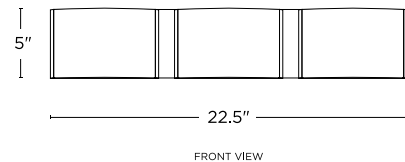

Open Box Sloane 3-Light Linen Glass LED
Vanity, Satin Nickel
LC004128-OB

Project Name: _____

- Linen glass interior provides fabric-like, woven effect, while the frosted exterior provides an even diffusion of light throughout the fixture preventing glare and harsh light
- Backplate extends the length of the fixture, providing the perfect solution for off-center electrical boxes
- Powered by bright, energy-efficient LEDs consuming 30 watts of energy - equivalent to three 100W incandescent bulbs
- Smooth dimmability - stable, non-flickering light at low level settings
- "True to life" LEDs - provides accurate reflection of skin tone and color (90+ CRI)
- This open-box product is final sale, but has been fully inspected and carries the same warranty as a new Lights.com product

Backplate Dimensions
21.5" L x 5" H x .5" Deep

Certification
ETL, Damp Located

Color Temperature
White, 3000K

Dimmable
Yes. See compatible dimmers

Finishing
Satin Nickel, Frosted Linen
Glass

Glass Dimensions
7" L x 5" H x 1.5" Deep

Installation Options
Hard-Wired

Lamping Details
204 Integrated LEDs, 30W Max,
120V

Light Output
2400 Lumens

Light Source + Lifetime
LED - CRI90, 50,000 Hours

Product Dimensions
22.5" L x 5" H x 3" Deep

FRONT VIEW