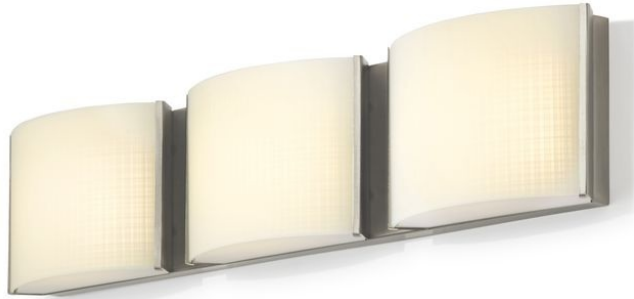

Open Box Sloane 3-Light Linen Glass LED
Vanity, Satin Nickel
LC004128-OB

Project Name: _____

- Linen glass interior provides fabric-like, woven effect, while the frosted exterior provides an even diffusion of light throughout the fixture preventing glare and harsh light
- Backplate extends the length of the fixture, providing the perfect solution for off-center electrical boxes
- Powered by bright, energy-efficient LEDs consuming 30 watts of energy - equivalent to three 100W incandescent bulbs
- Smooth dimmability - stable, non-flickering light at low level settings
- "True to life" LEDs - provides accurate reflection of skin tone and color (90+ CRI)
- This open-box product is final sale, but has been fully inspected and carries the same warranty as a new Lights.com product

Backplate Dimensions
21.5" L x 5" H x .5" Deep

Certification
ETL, Damp Located

Color Temperature
White, 3000K

Dimmable
Yes. See compatible dimmers

Finishing
Satin Nickel, Frosted Linen
Glass

Glass Dimensions
7" L x 5" H x 1.5" Deep

Installation Options
Hard-Wired

Lamping Details
204 Integrated LEDs, 30W Max,
120V

Light Output
2400 Lumens

Light Source + Lifetime
LED - CRI90, 50,000 Hours

Product Dimensions
22.5" L x 5" H x 3" Deep

FRONT VIEW