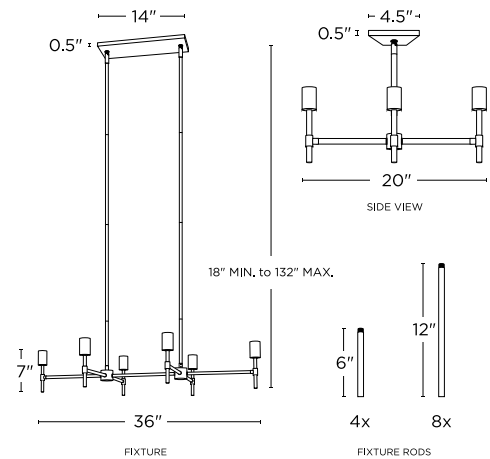

Open Box Prospect 6-Light Linear Chandelier,
Aged Brass
LC004110-OB

Project Name: _____

- Features six vertical, aged brass pendants intersecting transversally in a linear chandelier arrangement, offering a minimal, industrial take on a classic fixture
- Includes an assortment of hanging rods (4 x 6", 8 x 12") and a sloped ceiling adapter to ensure a proper fit in any home
- Pendants are bi-directional; if the mood strikes, easily modify their position from down to up
- Shown with the Bushwick bulb from our vintage-inspired Brooklyn Bulb collection (sold separately)
- This open-box product is final sale, but has been fully inspected and carries the same warranty as a new Lights.com product

Canopy Dimensions
14" W x 0.5" H x 4.5" Deep

Certification
UL

Cord Details
10 ft. Black Rubber Cord

Dimmable
Yes. See compatible dimmers

Finishing
Aged Brass

Fixture Height Range
1.5 ft. minimum to 11 ft. maximum

Indoor or Outdoor
Indoor Use Only

Installation Options
Hard-Wired

Lamping Details
60w Max. 120v E26 (Not Included)

Light Source
Incandescent or LED

Number of Rods Included
4 x 6", 8 x 12"

Product Dimensions
36" W x 18" H x 20" Deep