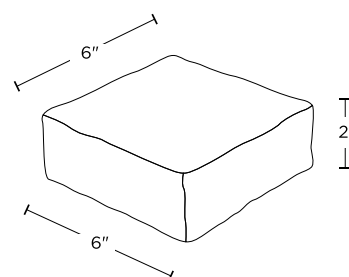

1.866.490.9358
CS@LIGHTS.COM

[VIEW ONLINE](#)